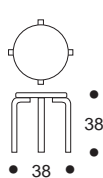

JAKKARA

Pinottava
Koivua, lakattu luonnonvärinen,
3 jalkaa (60) tai 4 jalkaa (E60)
Istuinvaihtoehdot:
koivuvaneri, linoleum, laminaatti,
kangas- tai nahkaverhoilu
Saatavana myös petsattuna
valkoiseksi tai mustaksi, jolloin istuin
on aina verhoiltu
Saatavana myös yksittäispakkauksessa

TABURETT

Stapelbar
Björk, klarlackerad
3 ben (60) eller 4 ben (E60)
Sitsalternativen:
björkfaner, linoleum, laminat,
beklädd med tyg eller läder
Fås även betsad i vitt eller svart
med sitsen beklädd
Fås även färdigt i kartong

STOOL

Stackable
Birch, natural lacquered
3 legs (60) or 4 legs (E60)
Seat options:
birch veneer, linoleum, laminate,
upholstered with fabric or leather
Also available stained in white or
black with upholstered seat
Available also in single pack

HOCKER

Stapelbar
Birke, klar lackiert,
3 Beine (60) oder 4 Beine (E60)
Sitzalternativen:
Birkenfurnier, Linoleum, Laminat,
gepolstert mit Stoff oder Leder
Auch gebeizt in weiss oder
schwarz, Sitz gepolstert
Auch einzelverpackt im Karton

60

NE60

artek

Eteläesplanadi 18, FIN-00130 Helsinki
Södra esplanaden 18, FIN-00130 Helsingfors
tel. +358 9 613 250, fax +358 9 6132 5260
www.artek.fi